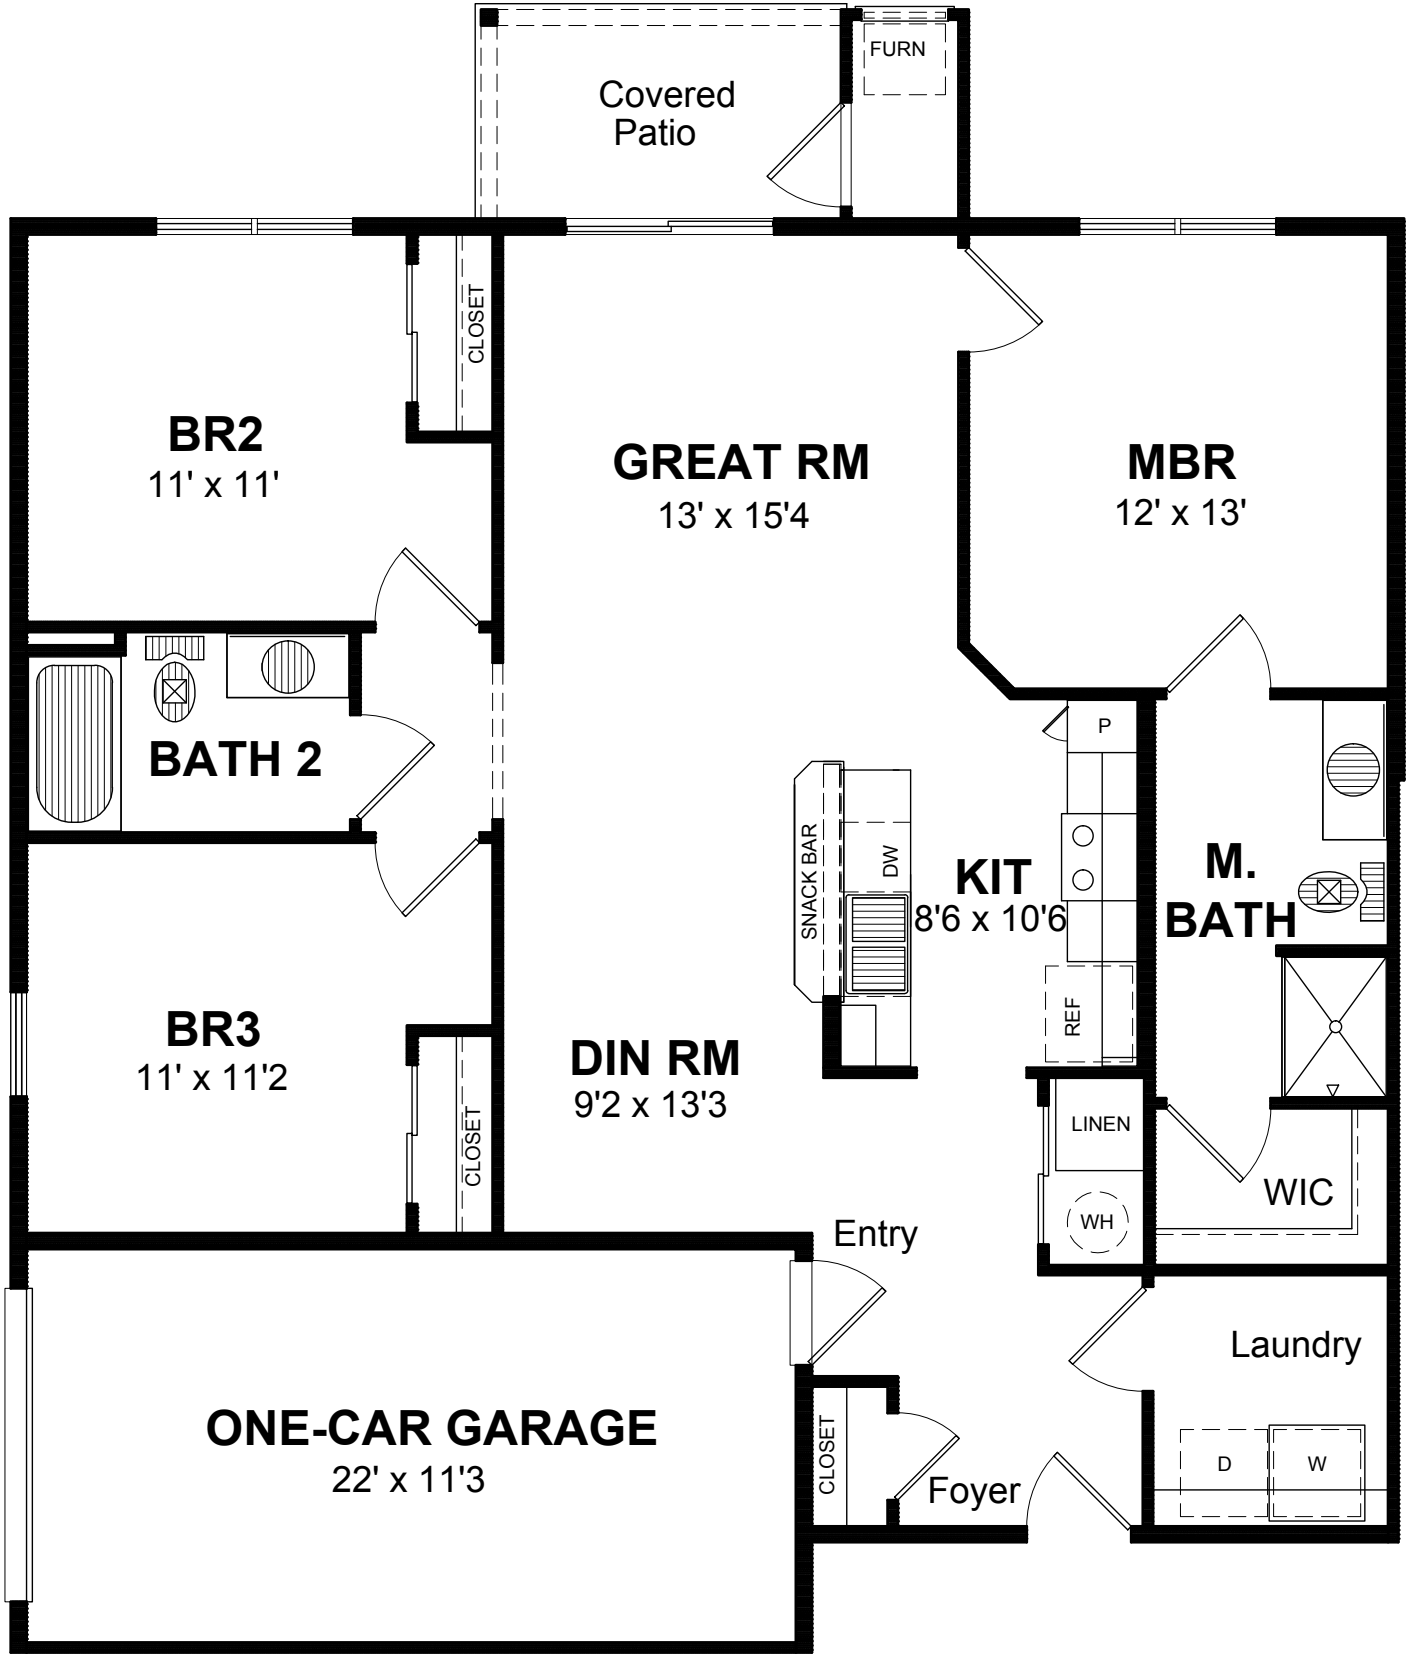

EDGEWATER

APARTMENT HOMES

TYPICAL UNIT G 1,327 SF
3 BEDROOM / 2 BATH with GARAGE