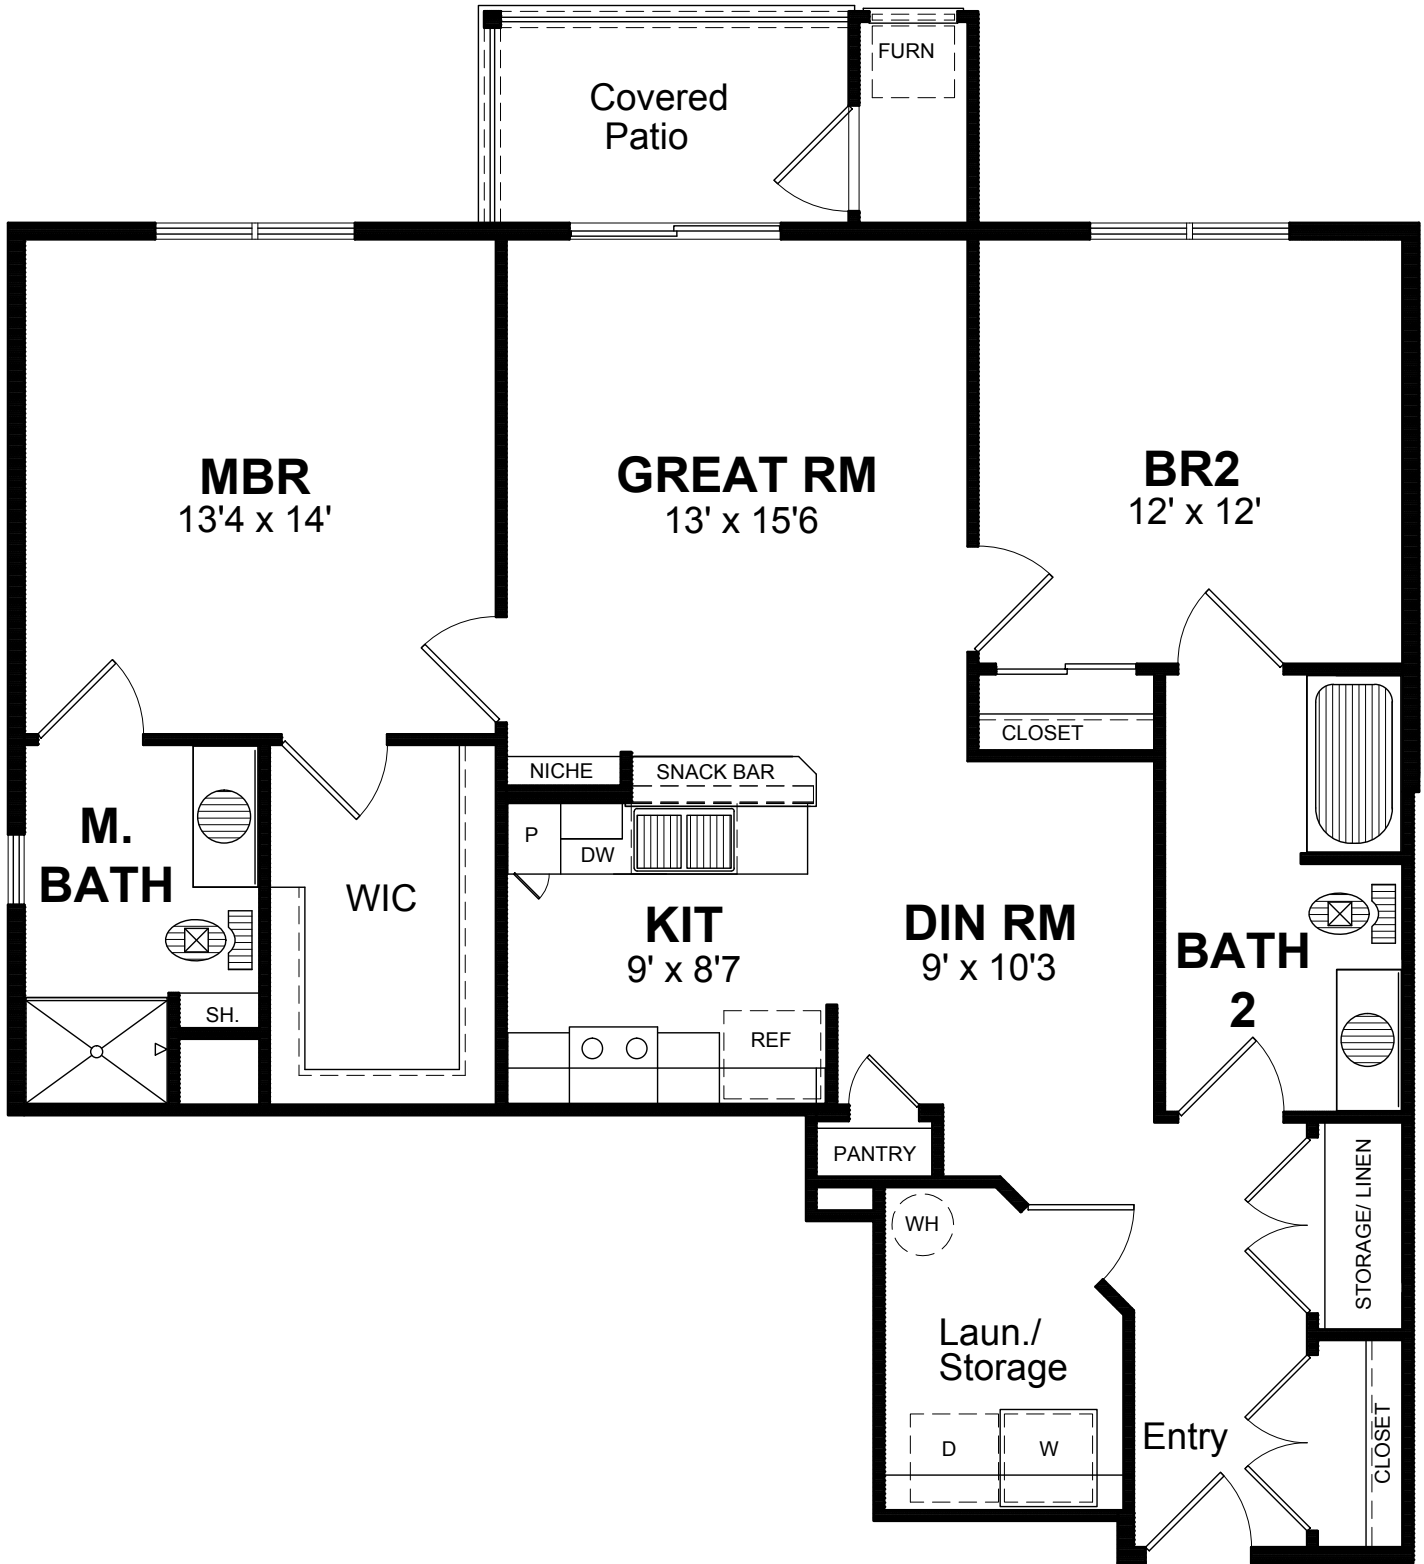

EDGEWATER

APARTMENT HOMES

TYPICAL UNIT G 1,203 SF
2 BEDROOM / 2 BATH