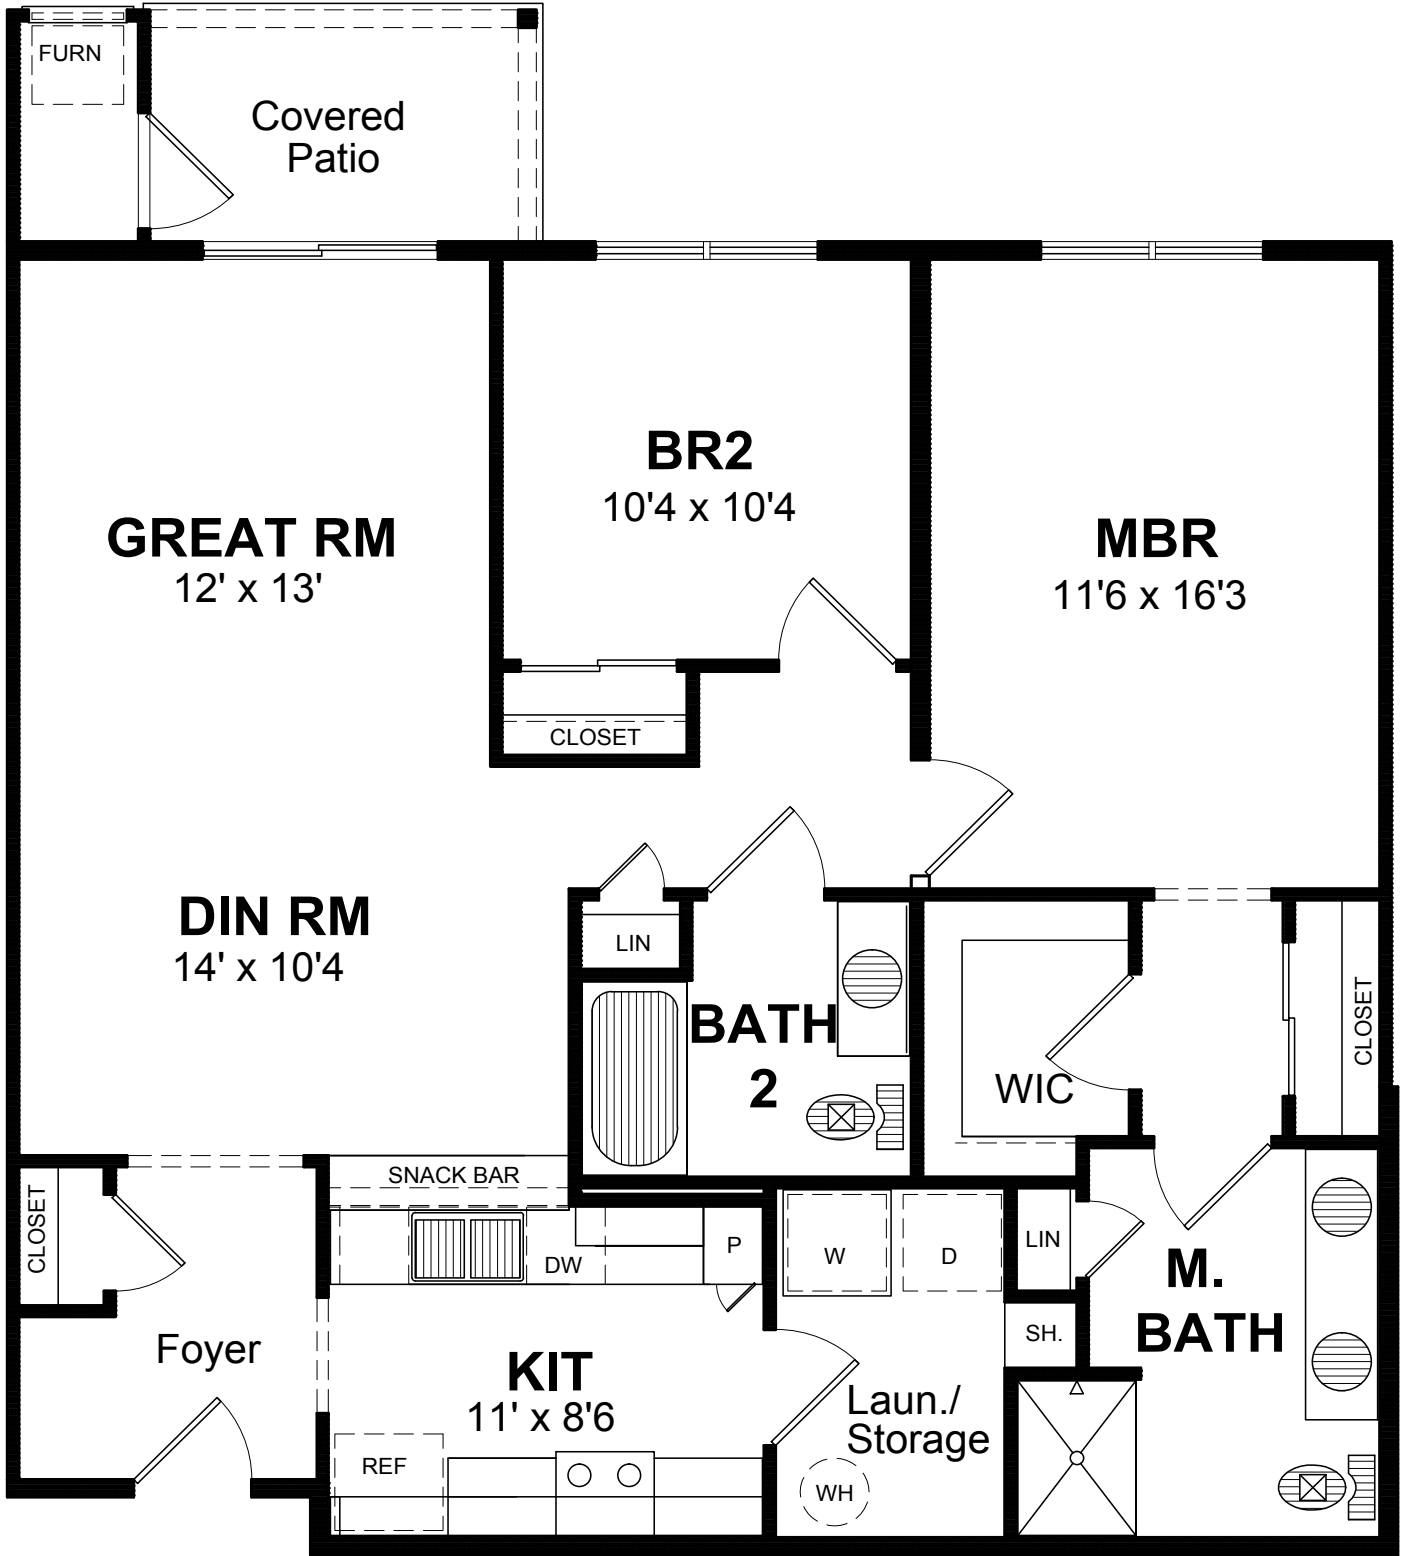

EDGEWATER

APARTMENT HOMES

TYPICAL UNIT F 1,190 SF
2 BEDROOM / 2 BATH