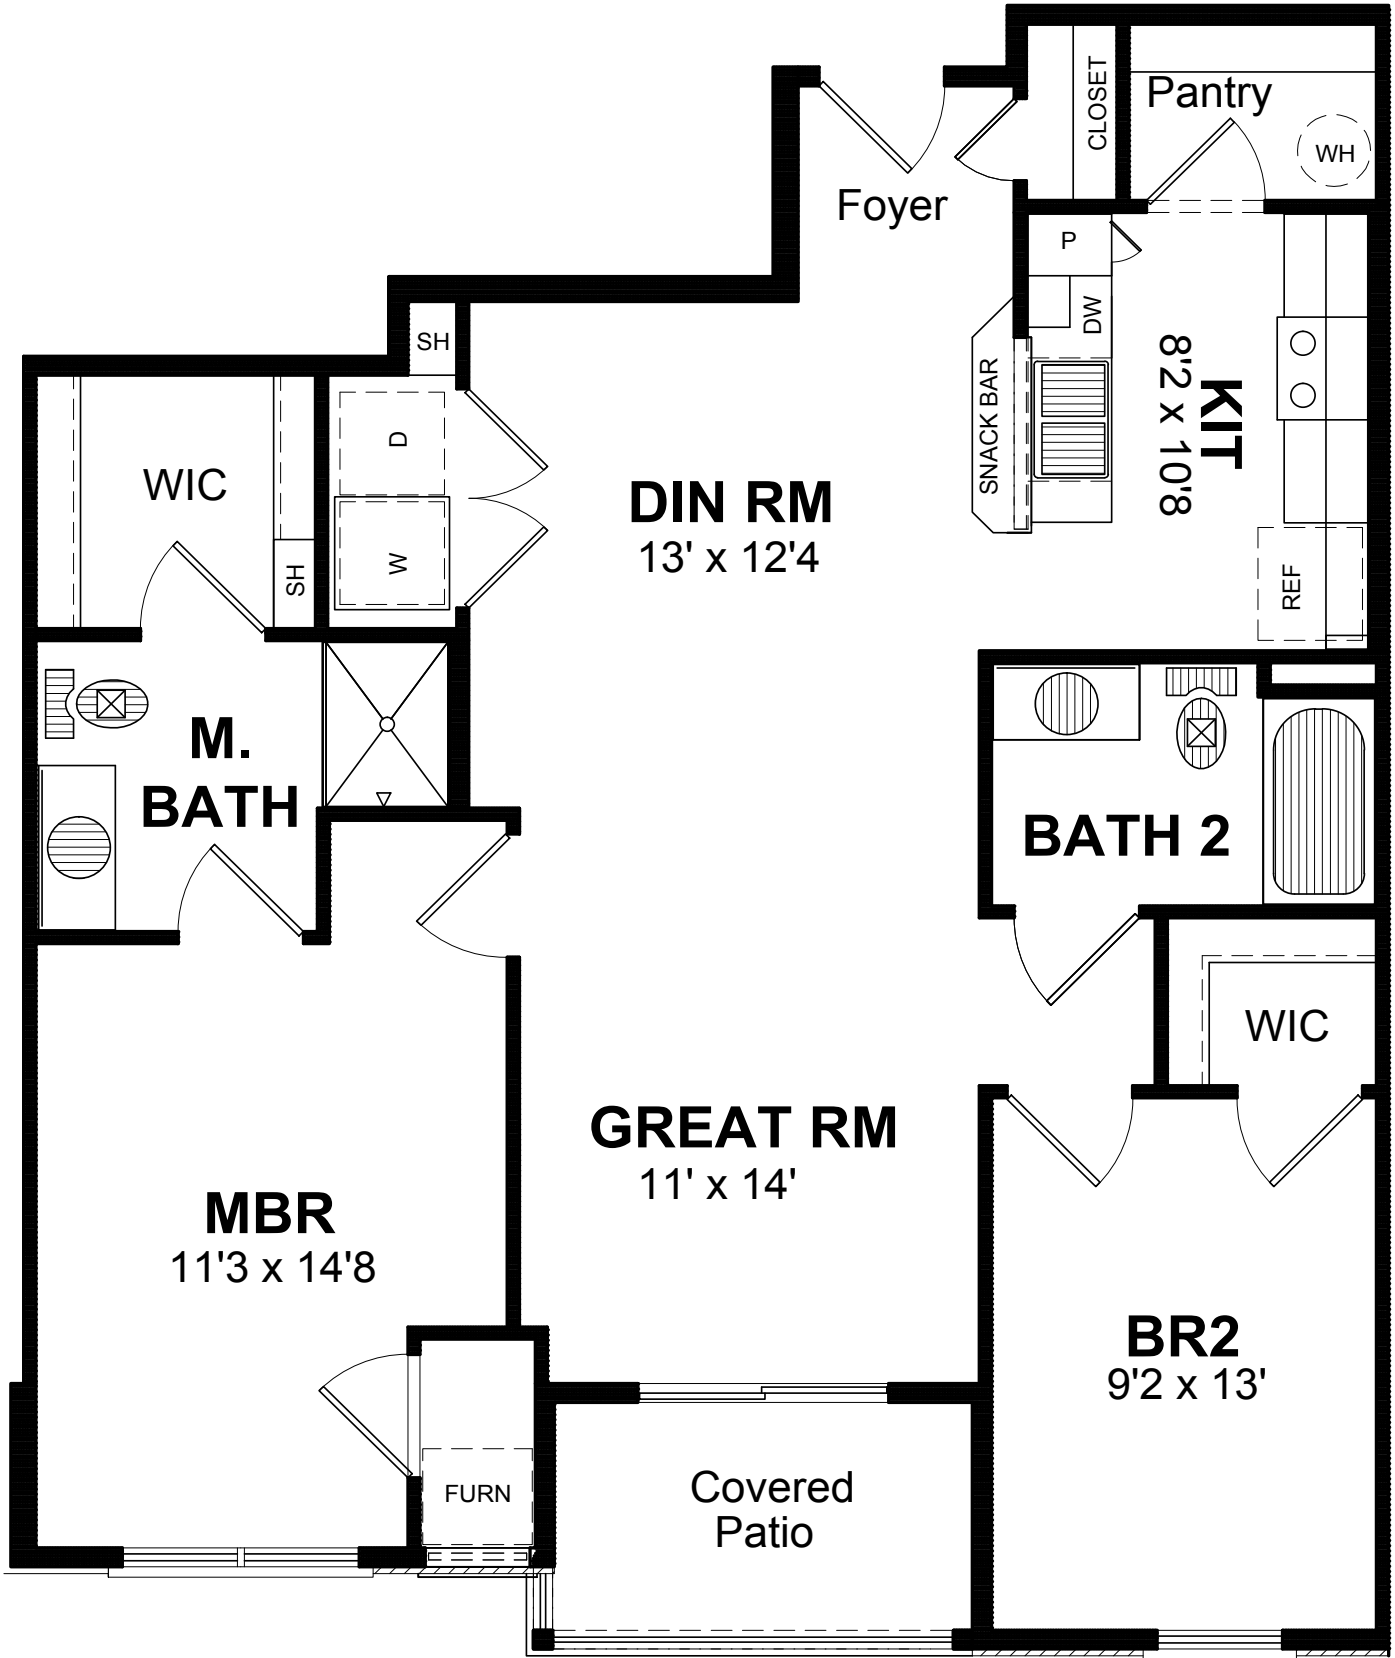

EDGEWATER

APARTMENT HOMES

TYPICAL UNIT E 1,076 SF
2 BEDROOM / 2 BATH