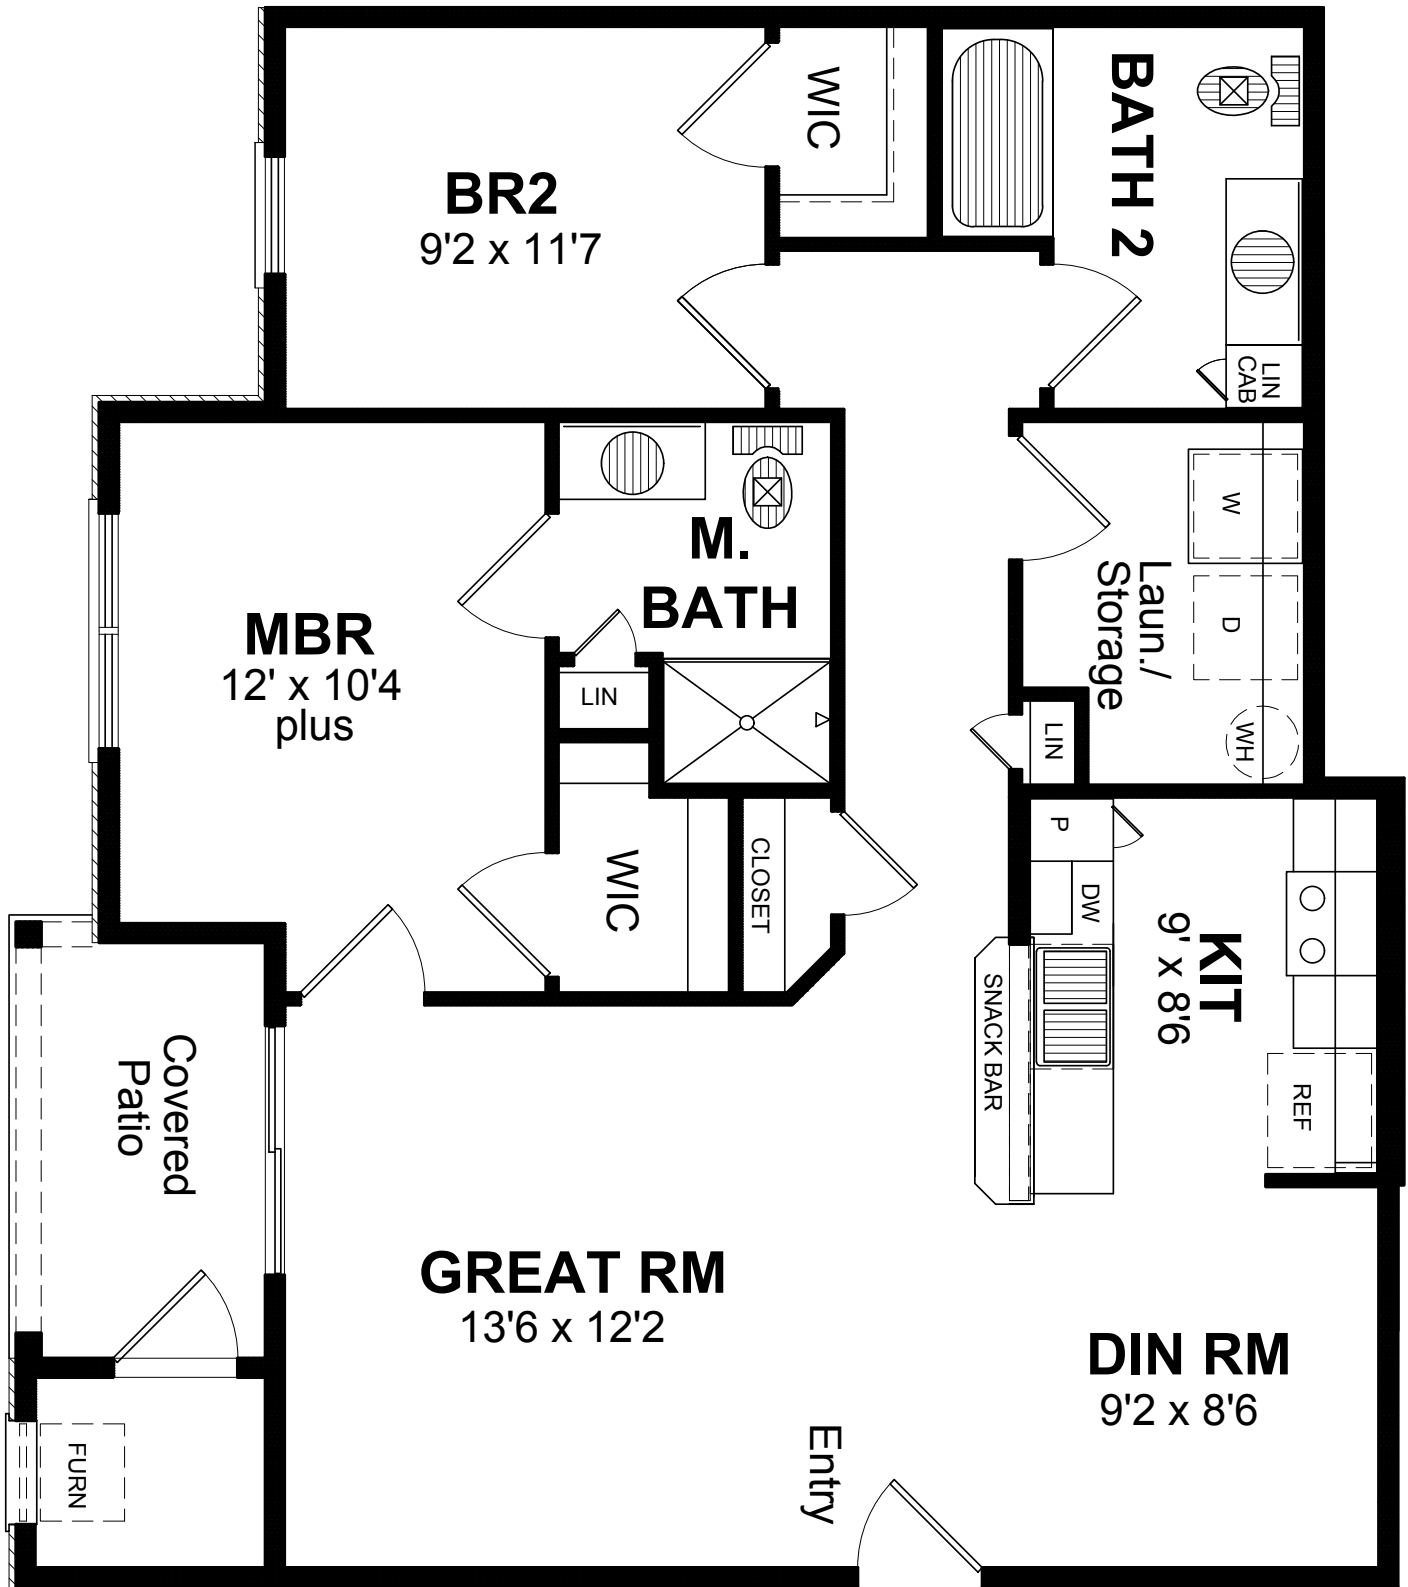

# EDGEWATER

APARTMENT HOMES

**TYPICAL UNIT D 1,058 SF**  
2 BEDROOM / 2 BATH