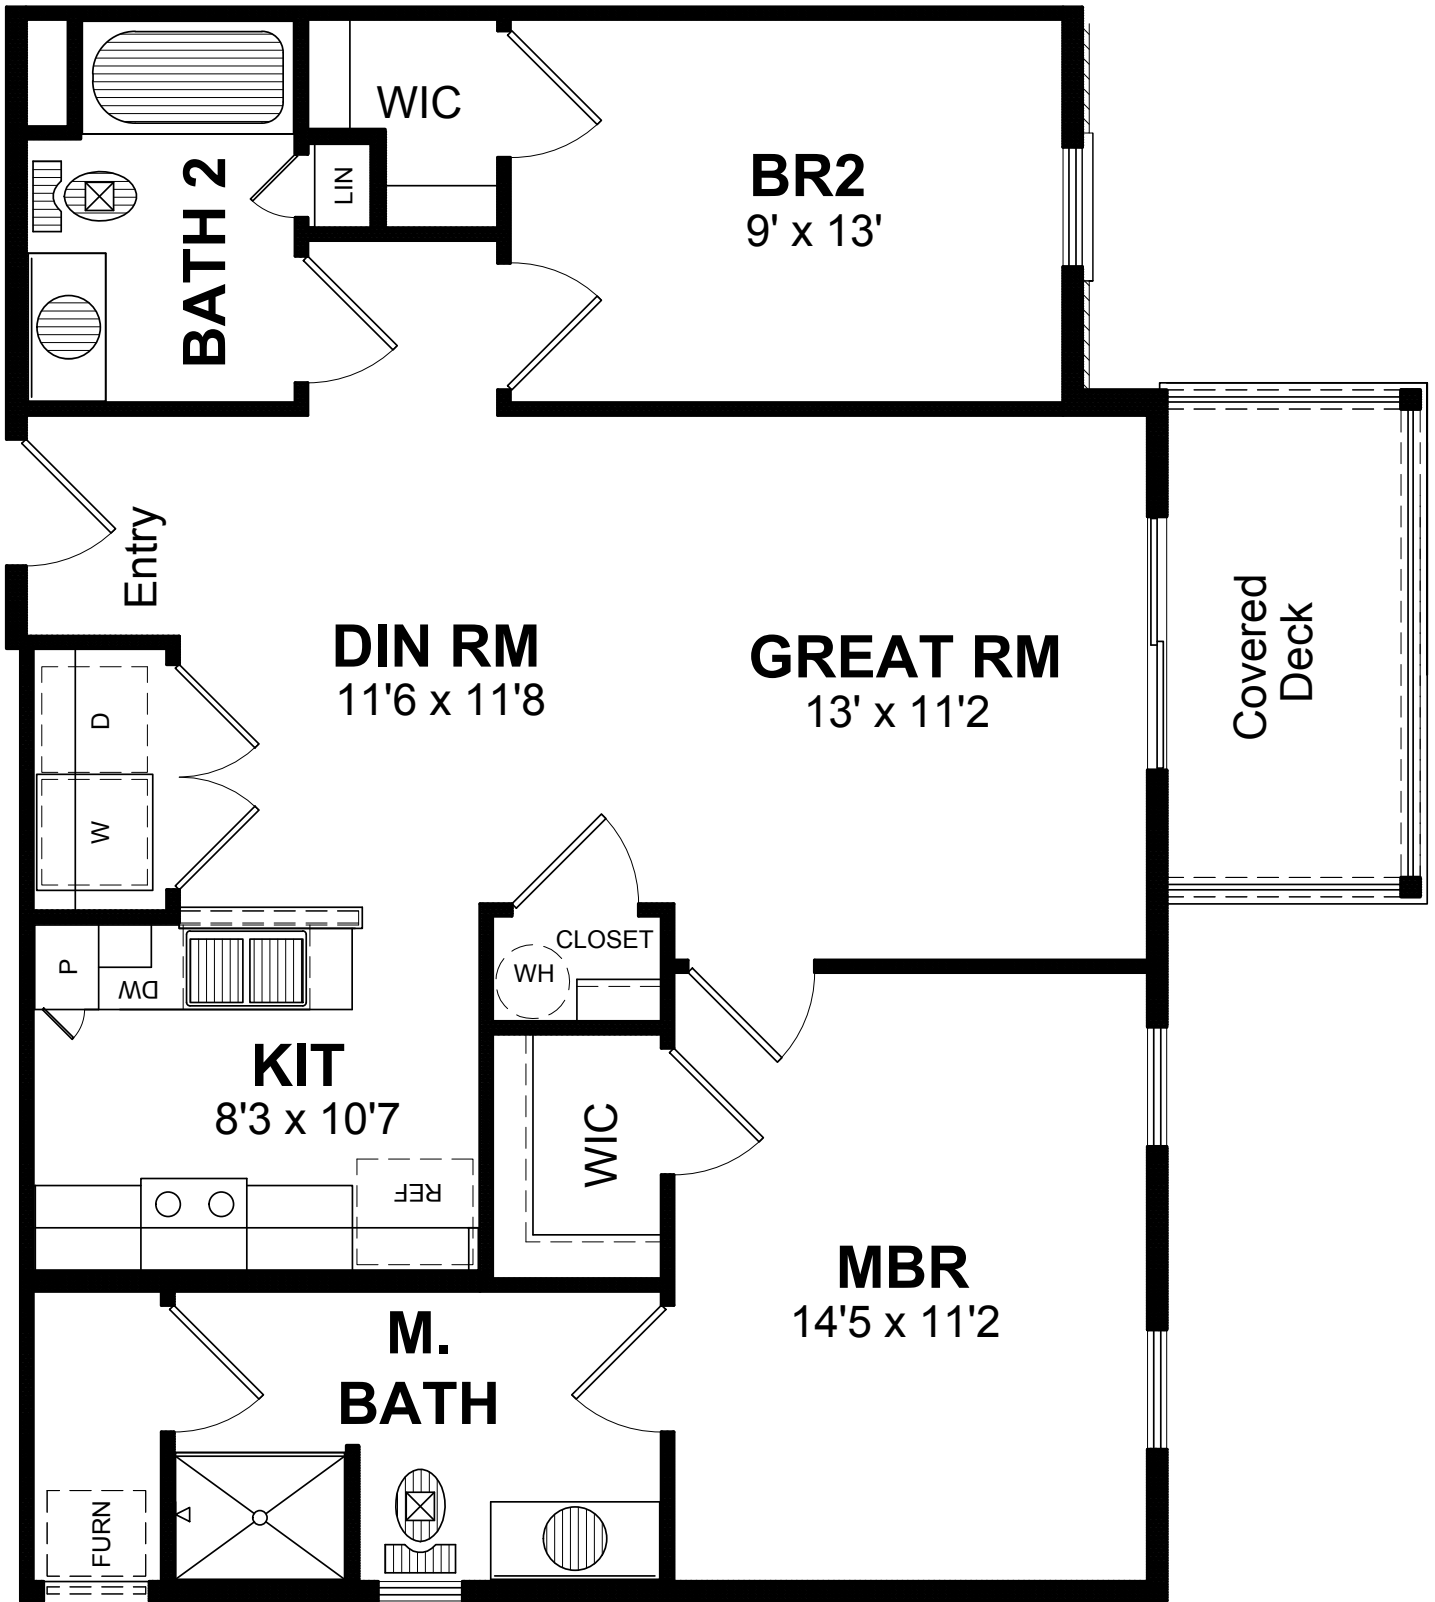

# EDGEWATER

APARTMENT HOMES

**TYPICAL UNIT C 1,012 SF**  
2 BEDROOM / 2 BATH