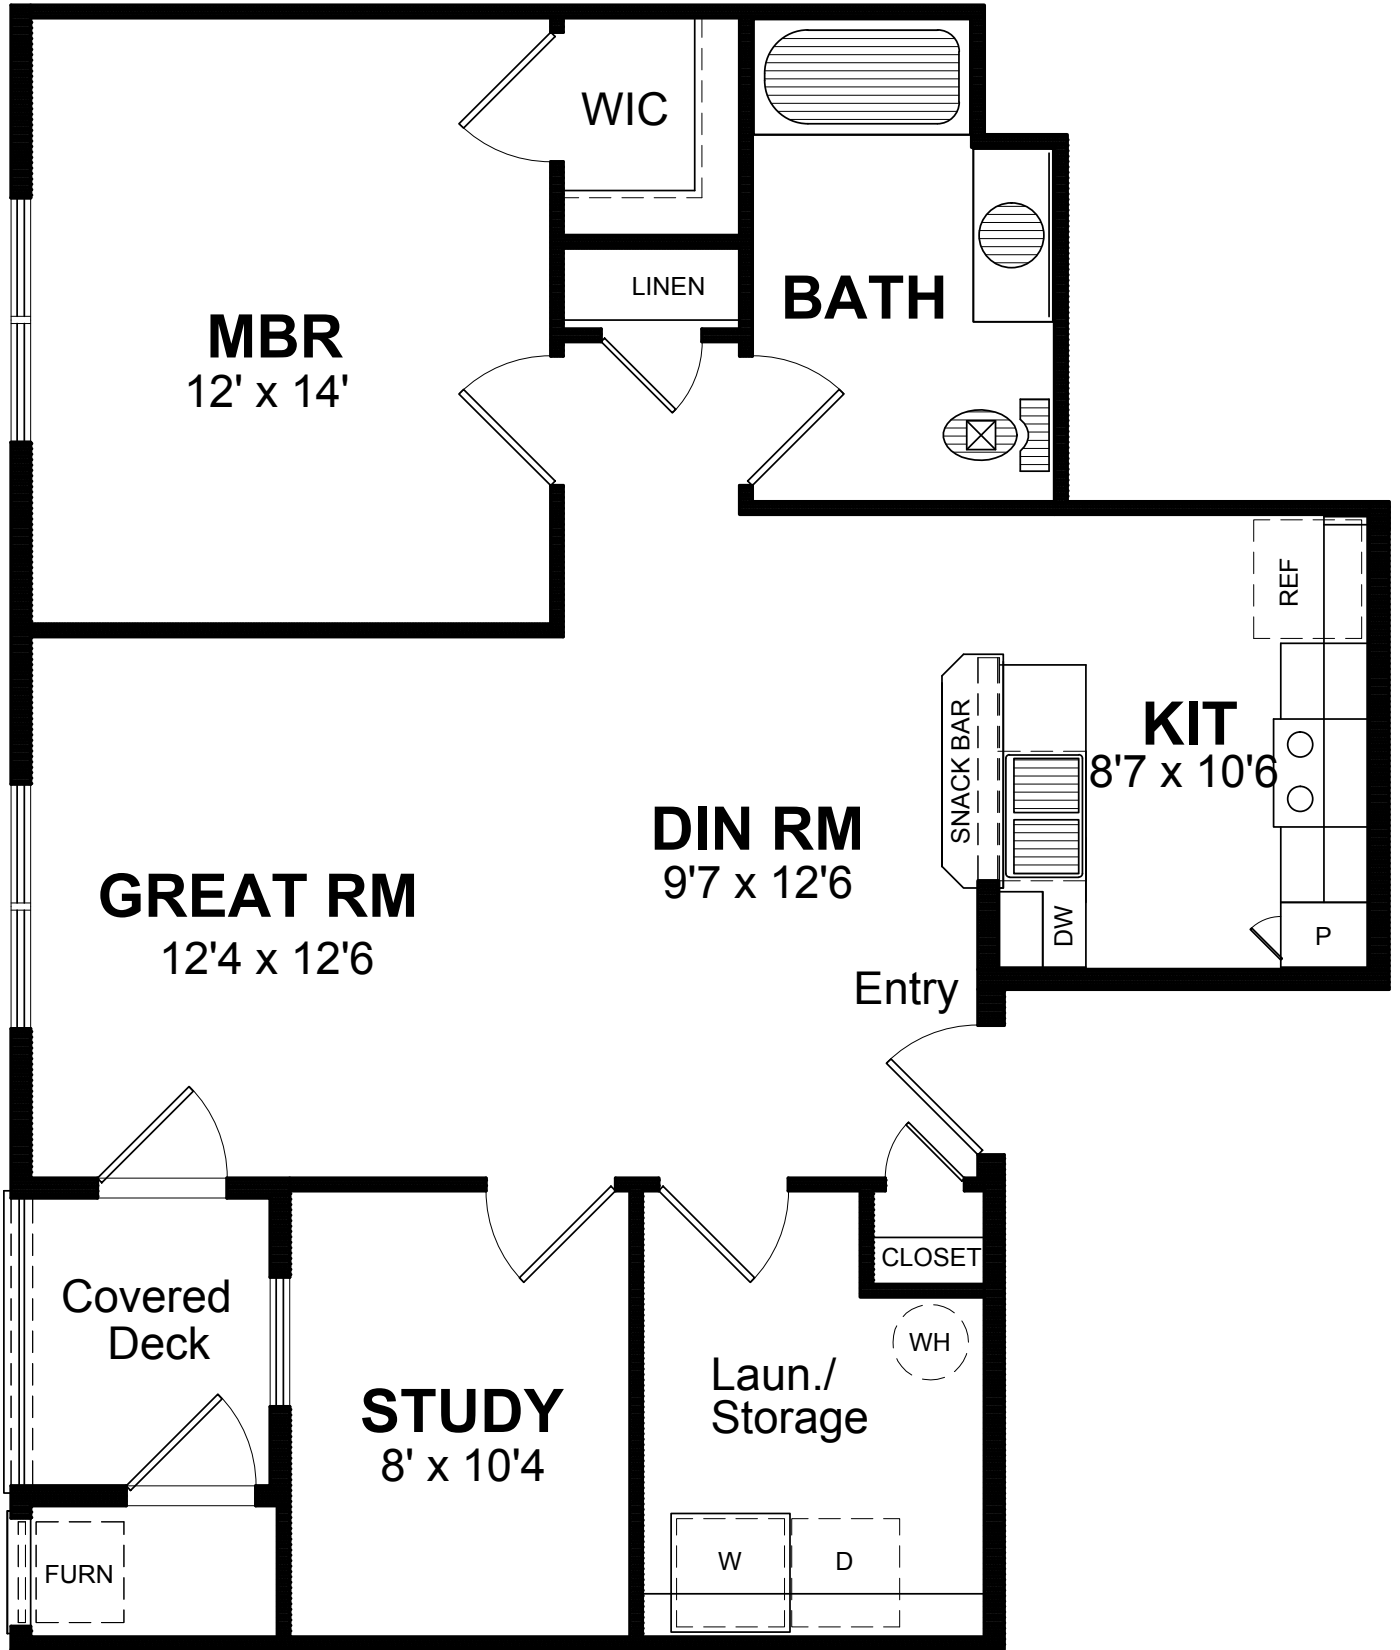

EDGEWATER

APARTMENT HOMES

TYPICAL UNIT B 949 SF
1 BEDROOM / 1 BATH with STUDY