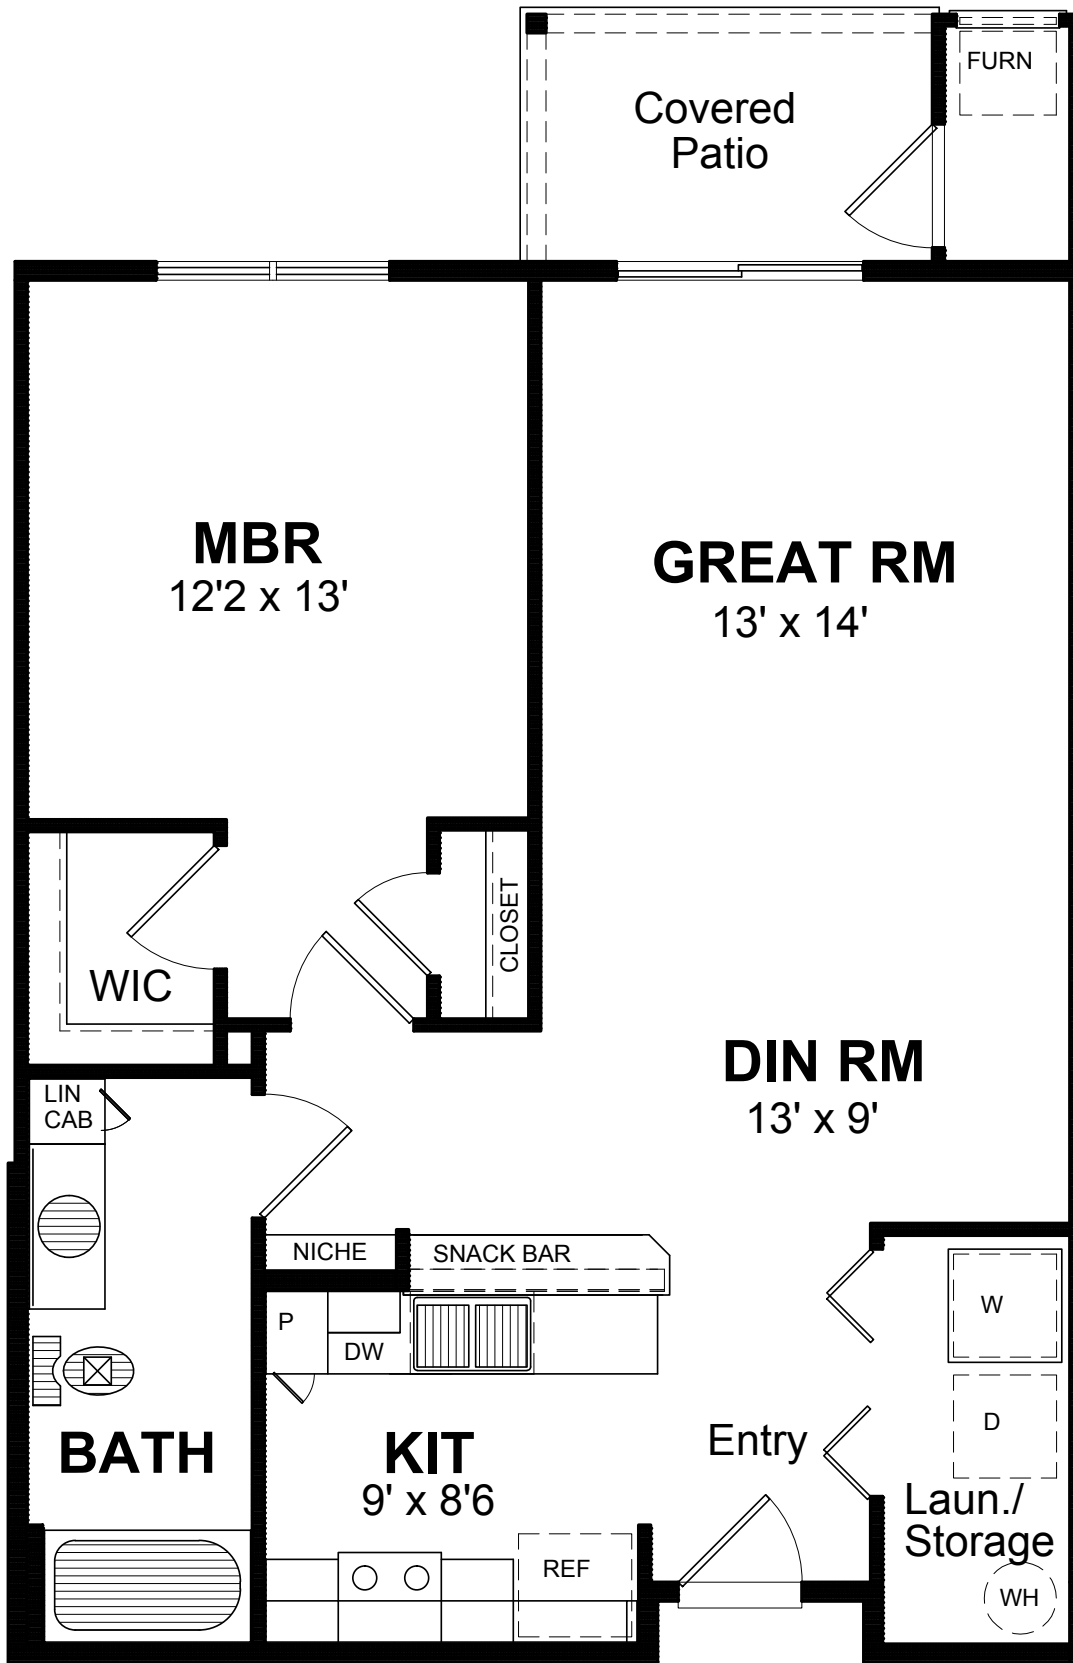

EDGEWATER

APARTMENT HOMES

TYPICAL UNIT A 877 SF
1 BEDROOM / 1 BATH